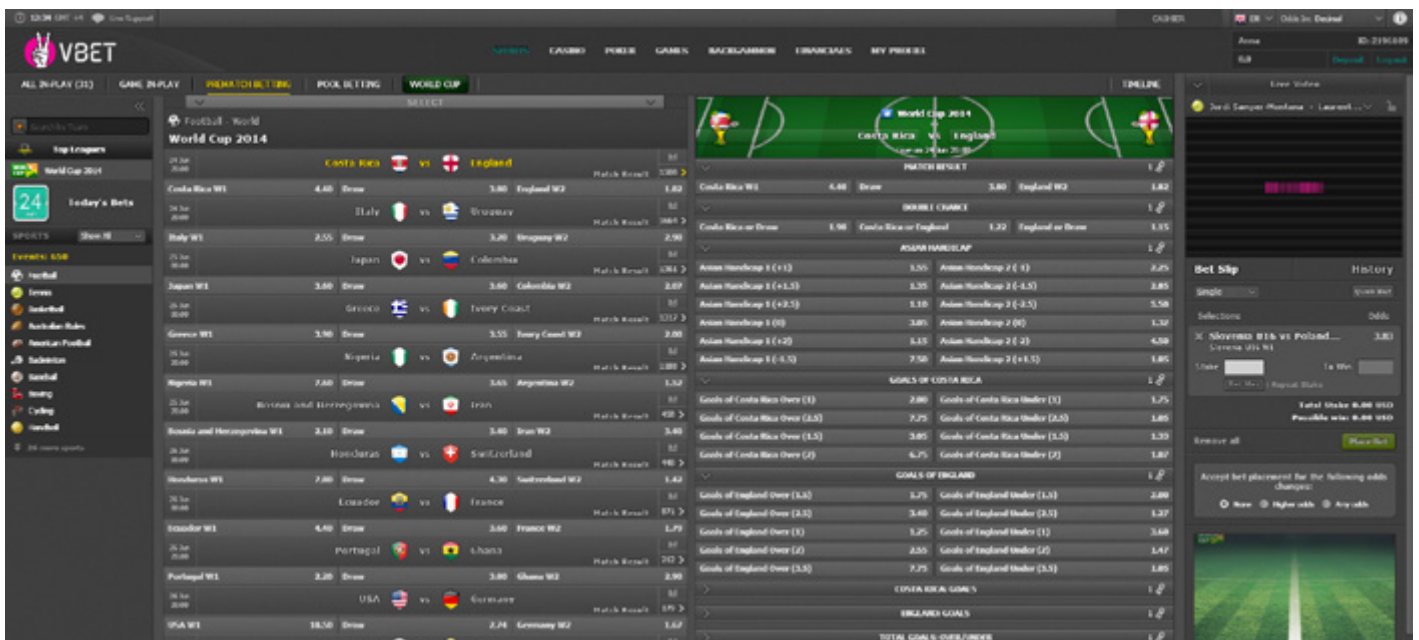

TECHNICAL SUPPORT

Hosted solutions

User-friendly front end (HTML5)

All odds are updated in real time using True push Technology

Odds move dynamically, giving a clear indication of real-time activity.