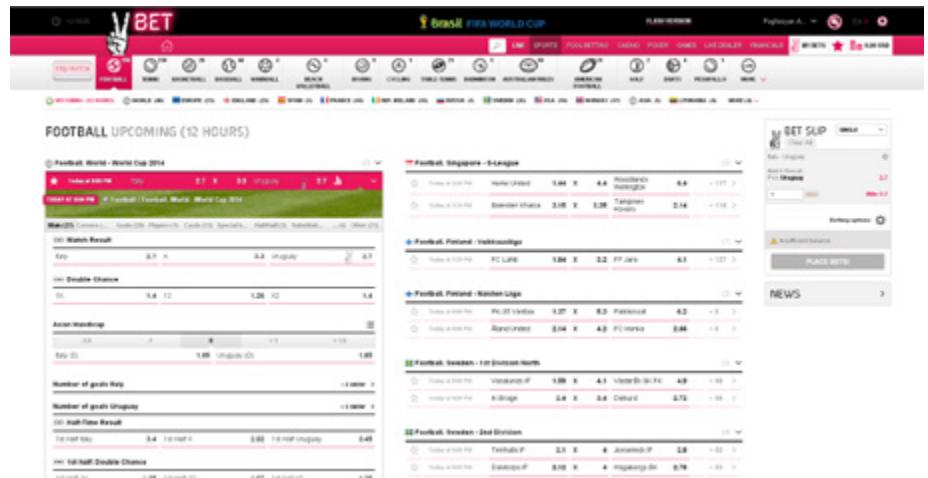

WHAT DOES THIS ACHIEVE ?

EVENT CHOICE FULFILLS PLAYER EXPECTATIONS | INCREASES OVERALL TURNOVER

- Sports betting will generate gross winnings of EUR 40 billion in 2014 worldwide (H2 Gambling Capital report)
- Europe – EUR 14.6 billion
- Asia – EUR 17.6 billion
- 22% increase in Online gross win in Europe (2012-14)
- EUR 6.5 billion Online gross win in Europe by 2018

It amounts to much better results through greater customer acquisition and customer retention. The robust back-end, along with content, marketing and risk management tools presents a powerful solution for any betting business. Whether you have just one betting shop or multitude of them, whether you work online or across many channels - we provide you with the tools to compete with the best and come out on top.